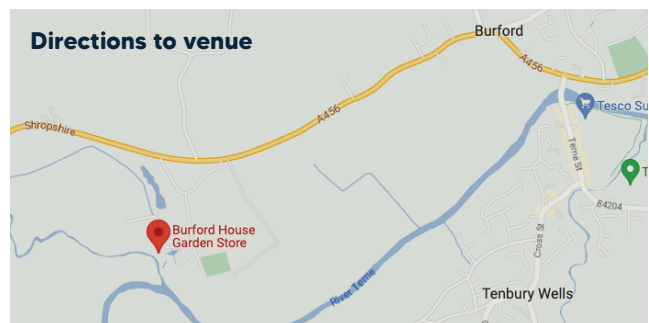

MOTOR SHOW INFO

Burford House Garden Centre, Tenbury Wells, WR15 8HQ

Gates open 8am - Show start: 10am - Finish: 4pm

(All exhibitors MUST be on site by 9:30am. Arrivals past this time will be directed to the public car park)

BOOKING DETAILS

All exhibitors MUST enter via EMAIL ONLY to jangell@britishgardencentres.com

IMPORTANT: Email Subject MUST contain 'MOTOR SHOW 2023'

Double click on each text box to enter your details.

First Name

Last Name

Email

Phone Number

Entry 1	Make	____	Model	____
	Colour	____	Reg	____
Entry 2	Make	____	Model	____
	Colour	____	Reg	____

- All entries MUST be made via email
- All entries MUST be received by 6th July
- Entrants MUST remain on site for the duration of the show.
- Please arrive in convoy if you wish to be parked together.

We do not accept responsibility for any loss or damage to vehicles or their contents. Vehicles and contents are left at owners risk.

We ask exhibitors to kindly donate a suitable raffle prize to support our chosen charity.